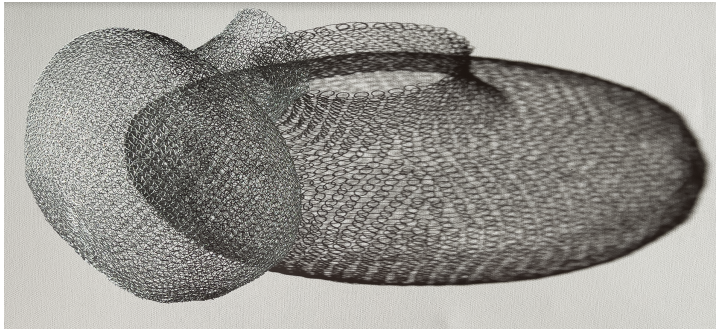

B O S T O N
SCULPTORS
G A L L E R Y
E S T A B L I S H E D 1 9 9 2

LaunchPad

486 HARRISON AVENUE, BOSTON, MA 02118
www.BostonSculptors.com 617.482.7781

FOR IMMEDIATE RELEASE

Hilde-Kari Guttormsen: *Neither In Nor Out*
February 1 – 26, 2023

First Friday: February 3, 5 – 8:30 pm

Artist's Reception: February 18, 3 – 5 pm

Gallery Hours: Wednesday – Sunday,
11 am – 5 pm & by appointment

In *Neither In Nor Out*, Hilde-Kari Guttormsen uses vessels to investigate the relationship between biological and cultural evolution, the fluidity of nature, and the human condition. She sculpts her vessels by handweaving metal wire and applying a traditional metalwork technique used by Vikings in her native Norway. The weaving process is time-consuming yet meditative and represents a true labor of love. Exploring the inherent language of the medium, the artist weaves together her respect for the nature of the material with her knowledge of an expanded range of craft and sculptural practices. Through her combination of traditional techniques and everyday materials, Guttormsen offers viewers relatable objects of beauty.

Hilde-Kari Guttormsen was born in Bergen, Norway, where she grew up pursuing her love for medicine and science (M.D., Ph.D.). Guttormsen came to Boston as a research fellow at Harvard Medical School in 1993 and stayed on as faculty. However, her love of visual art led her to Massachusetts College of Art and Design, where she earned a BFA in painting and sculpture in 2015. Her work has been exhibited widely in Massachusetts at venues including galleries in Marlborough, Saxonville, Framingham, and Waltham; Clark University, Worcester; Cambridge Art Association, Cambridge; as well as libraries in Framingham and Brookline. Guttormsen's work will be featured in the upcoming exhibition *Labor of Life: Textiles and Fibers* at Arlington Center for the Arts. She is a member of the Lincoln Art Studios in Waltham, Massachusetts.