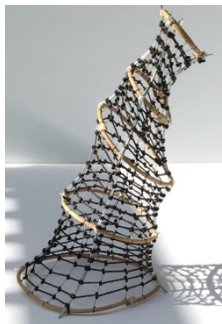

Rattan, waxed cord, pigment

6" x 10 1/2" x 10 1/2"

\$300

Tower

2022

Galvanized steel wire, cotton cord, rattan

13" x 9 1/2" x 7"

\$400