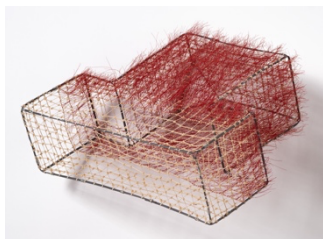

Fog

2024

Wood, rattan, waxed cord, pigment

23" x 30" x 15"

\$800

Lagoon

2024

Shibori-dyed and shaped silk, wood, waxed linen,
cordage, nails

63" x 78" x 12 ½"

\$7500

On Fire

2023

Galvanized steel wire, waxed cord, silk thread

14" x 16" x 12"

\$500

Vapor