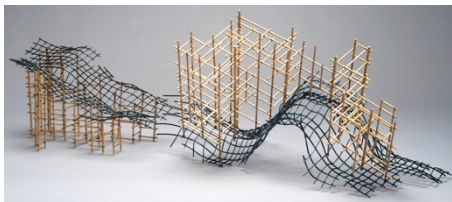

64" x 83" x 10"

\$12,000

Dark Cloud

2023

Wood, rattan, netting, shellac, pigment, rocks, waxed linen cord, rope

21" x 24" x 11" (primary form)

\$2500

Water Makes Rivers Wherever It Can