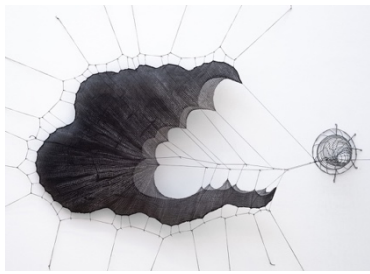

Fog

2024

Wood, rattan, waxed cord, pigment

23" x 30" x 15"

\$800

Lagoon

2024

Shibori-dyed and shaped silk, wood, waxed linen,
cordage, nails

63" x 78" x 12 ½"

\$7500

On Fire

2023

Galvanized steel wire, waxed cord, silk thread

14" x 16" x 12"

\$500

Vapor

2023

Rattan, waxed cord, bamboo, pigment

10 ½" x 10" x 7"

\$350

Two Clouds, A Tower

2020

Shibori-dyed and shaped silk, galvanized steel wire, waxed linen cord, nails

56" x 78" x 19"