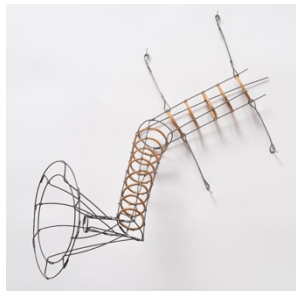

Listening

2024

Galvanized steel wire, rattan, nails

20" x 18" x 17"

$450