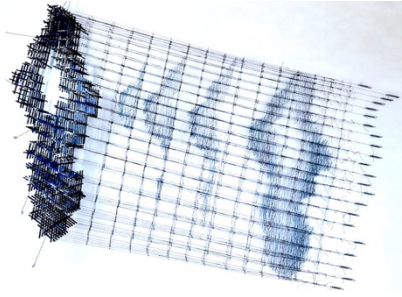

Cloud and Its Shadow

2024

Wood, waxed linen cord, springs, bamboo, pigment

64" x 83" x 10"

$12,000