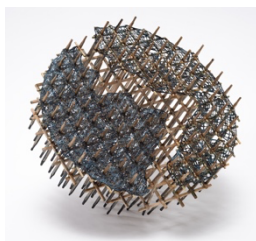

On Thin Ice

2024

Wood, bamboo, shellac, pigment, cordage

16" x 17" x 17"

$1500