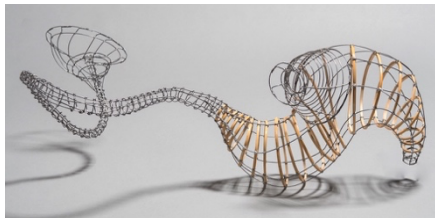

64" x 83" x 10"

\$12,000

Dark Cloud

2023

Wood, rattan, netting, shellac, pigment, rocks, waxed linen cord, rope

21" x 24" x 11" (primary form)

\$2500

Water Makes Rivers Wherever It Can

2021

Rattan, wood, pigment, waxed cord

21" x 54" x 23"

\$6500

Waterspout

2021

Galvanized steel wire, bamboo

17 1/2" x 29" x 11 1/2"